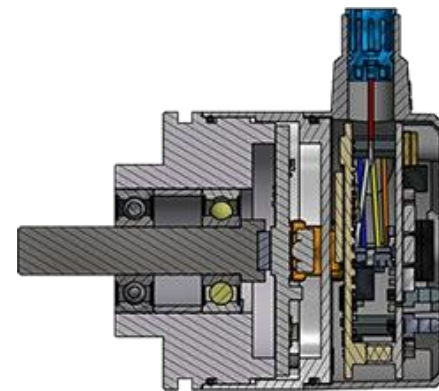

# MTWB

*Customized  
Bearings*

## Decoder Bearing

Baumer is the world famous industrial control products research and development, production group, the company has more than 1500 employees, is Switzerland's largest sensor, encoder, proximity switch manufacturing research and development company, quality products make it in the sensor technology industry to become the world leader. Products with high precision, stable performance and various shapes can meet different customer specific requirements. Therefore, Baumer has maintained a strong position in the field of industrial automation control sensors in the world.

## Design

- Special raceway is designed for rotation accuracy.
- Internal dimension is adjusted for lubrication efficiency improvement.
- High performance、quiet、wide temperature ranged grease is chosen.
- High grade rollers are used.
- Jiangyin Xingcheng special steel (high-graded bearing steel) is used.